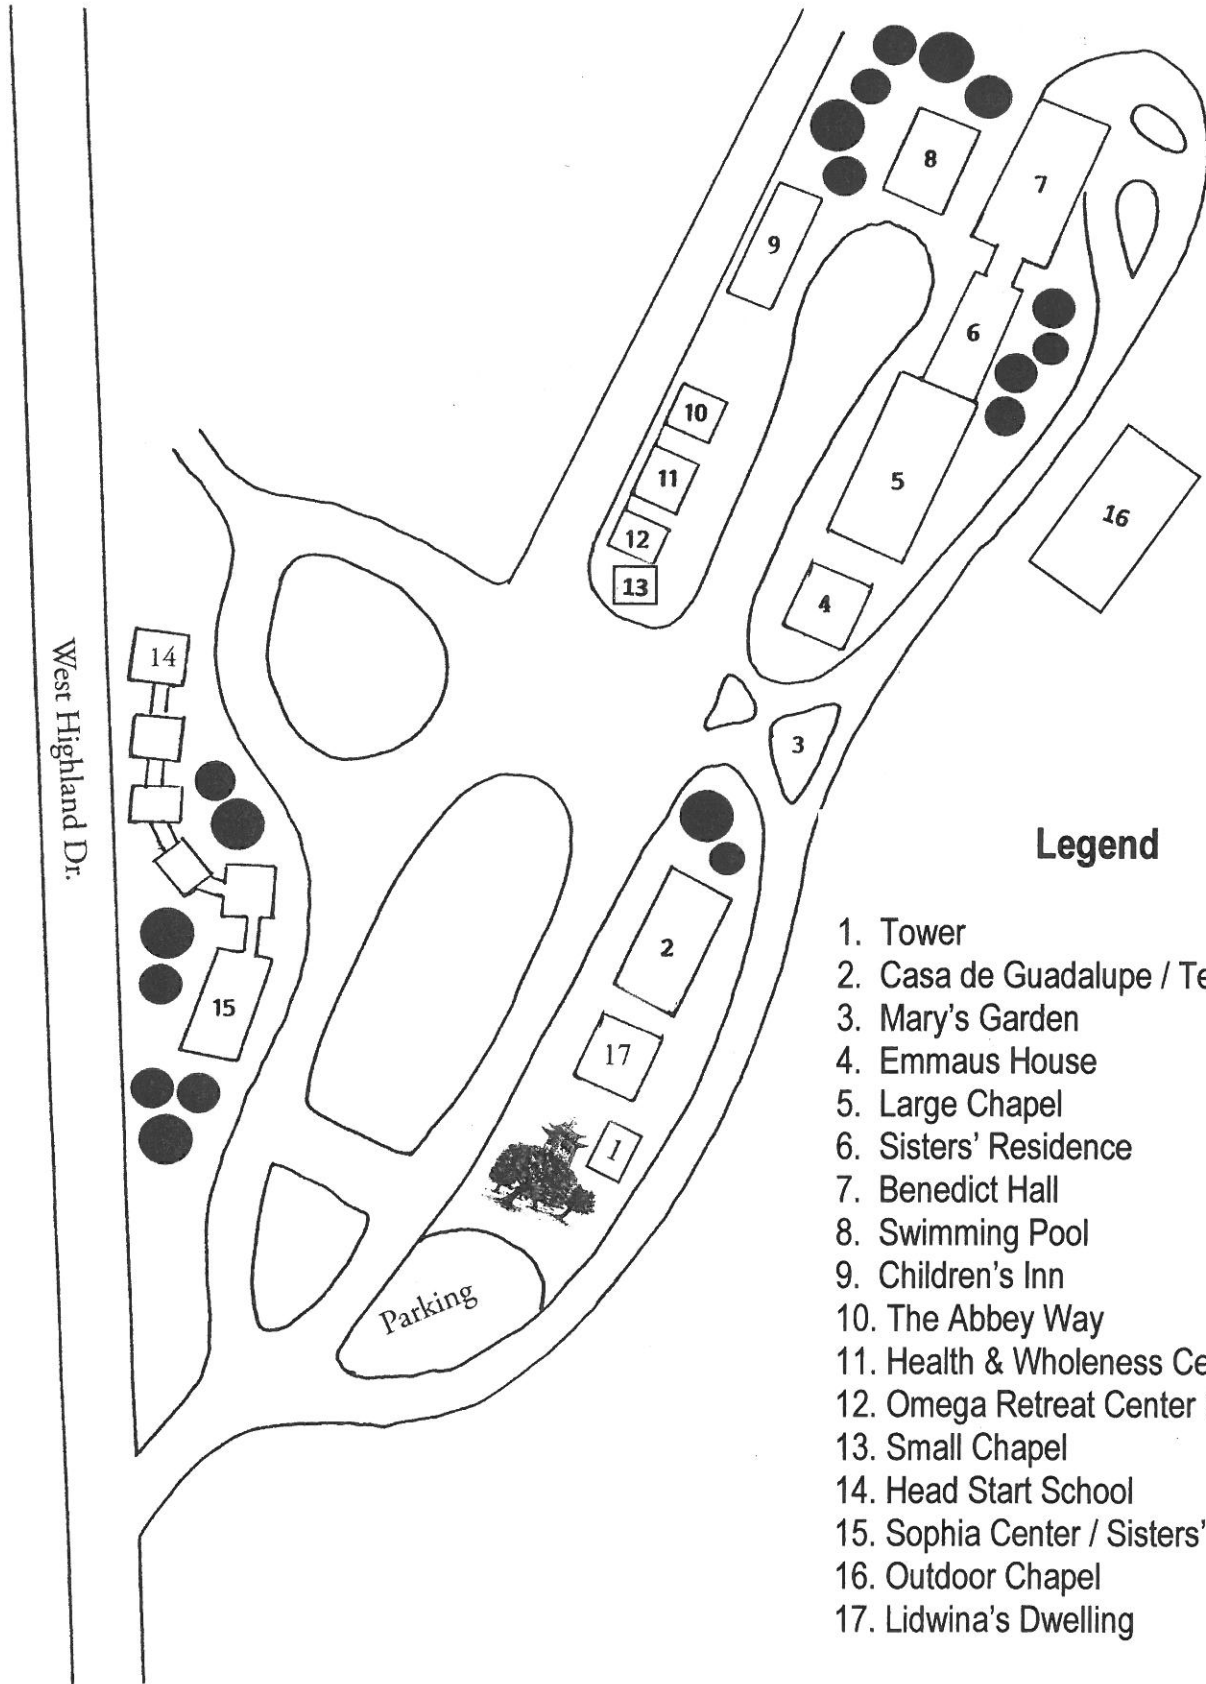

Map of Benedictine Ministries Grounds 216 W. Highland Drive, Boerne, Texas

Legend

1. Tower
2. Casa de Guadalupe / Team House
3. Mary's Garden
4. Emmaus House
5. Large Chapel
6. Sisters' Residence
7. Benedict Hall
8. Swimming Pool
9. Children's Inn
10. The Abbey Way
11. Health & Wholeness Center
12. Omega Retreat Center Office
13. Small Chapel
14. Head Start School
15. Sophia Center / Sisters' Attic
16. Outdoor Chapel
17. Lidwina's Dwelling