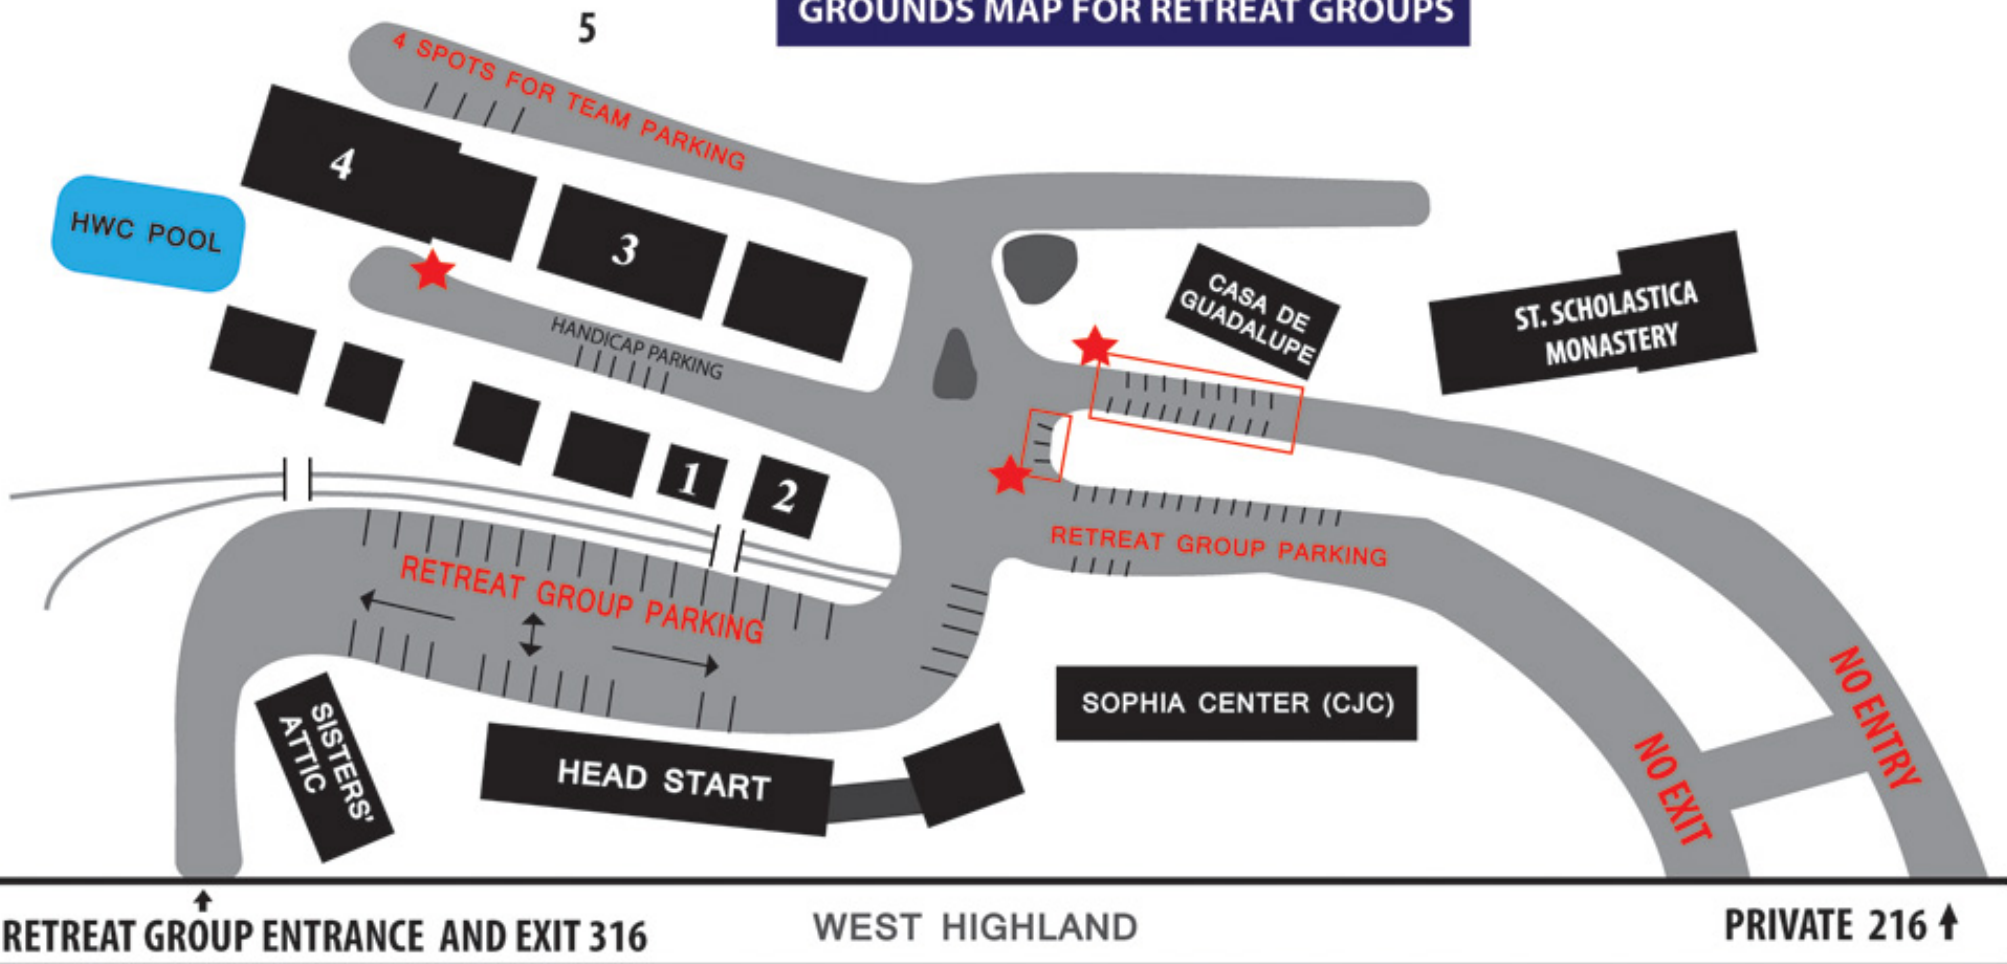

GROUNDS MAP FOR RETREAT GROUPS

Public Entrance and Exit For:
 Omega Retreat Center
**ONLY ENTRANCE TO BE USED BY
 RETREAT GROUPS**

- Legend:**
1. Omega Office
 2. Small Chapel
 3. Omega Chapel
 4. Benedict Hall
 5. Outdoor Chapel
- ★ Retreat groups may park to unload but must move to retreat group parking

**NO LONGER AN ENTRANCE FOR
 RETREAT GROUPS**

**ALL RETREAT GROUPS MUST
 USE 316 ENTRANCE**